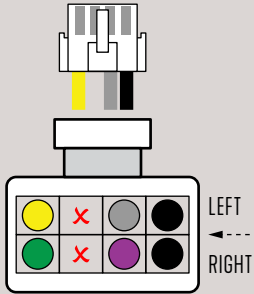

ONBOARD DIP SWITCHES
HANDLEBAR SETTINGS

FOR SWX.22M2 (2 BUTTON LEFT, 2 BUTTON RIGHT)
ALL MOMENTARY (SELF-RETURN) PUSH BUTTONS

ONBOARD FUSE SETTING
INSTALL 15A FUSE
ON RIGHT SIDE (NC)

CONNECT TO
EXISTING WIRES FROM FACTORY HARNESS

POWER KEY ON