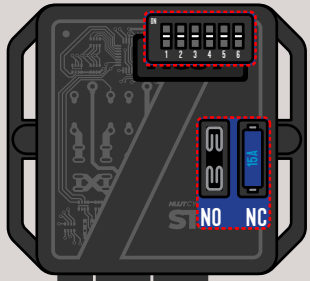

ONBOARD DIP SWITCHES
HANDLEBAR SETTINGS

FOR SWX.22M2 (2 BUTTON LEFT, 2 BUTTON RIGHT)
ALL MOMENTARY (SELF-RETURN) PUSH BUTTONS

ONBOARD FUSE SETTING
INSTALL 15A FUSE
ON RIGHT SIDE (NC)

CONNECT TO
EXISTING WIRES FROM FACTORY HARNESS

POWER KEY ON