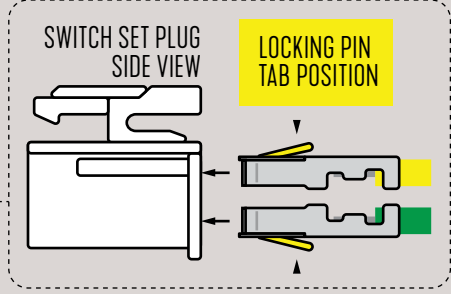

ONBOARD DIP SWITCHES
HANDLEBAR SETTINGS

FOR SWX.22M2 (2 BUTTON LEFT, 2 BUTTON RIGHT)
ALL MOMENTARY (SELF-RETURN) PUSH BUTTONS

ONBOARD FUSE SETTING
INSTALL 15A FUSE
ON RIGHT SIDE (NC)

CONNECT TO
EXISTING WIRES FROM FACTORY HARNESS

POWER KEY ON