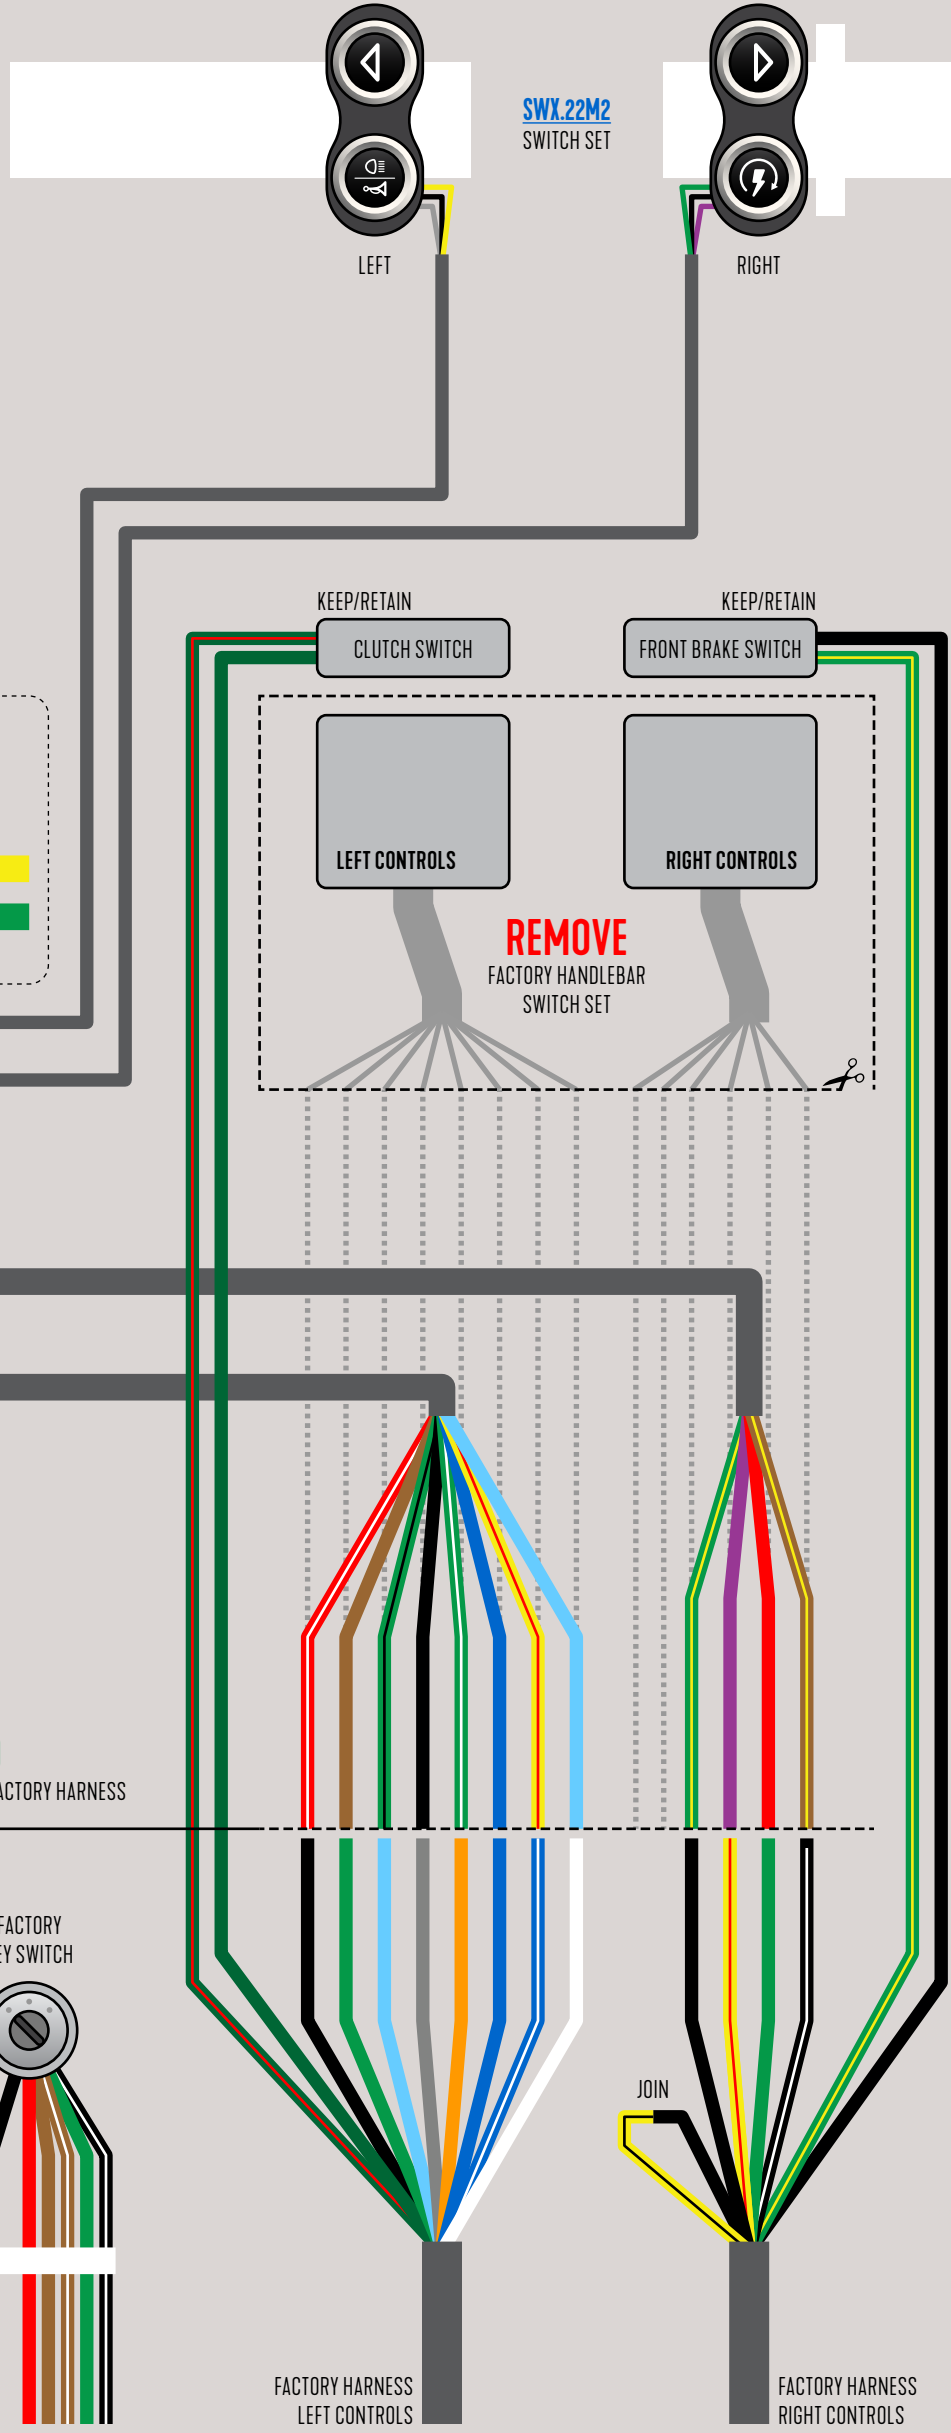

ONBOARD DIP SWITCHES
HANDLEBAR SETTINGS

FOR SWX.22M2 (2 BUTTON LEFT, 2 BUTTON RIGHT)
ALL MOMENTARY (SELF-RETURN) PUSH BUTTONS

ONBOARD FUSE SETTING
INSTALL 15A FUSE
ON RIGHT SIDE (NC)

CONNECT TO
EXISTING WIRES FROM FACTORY HARNESS

POWER KEY ON