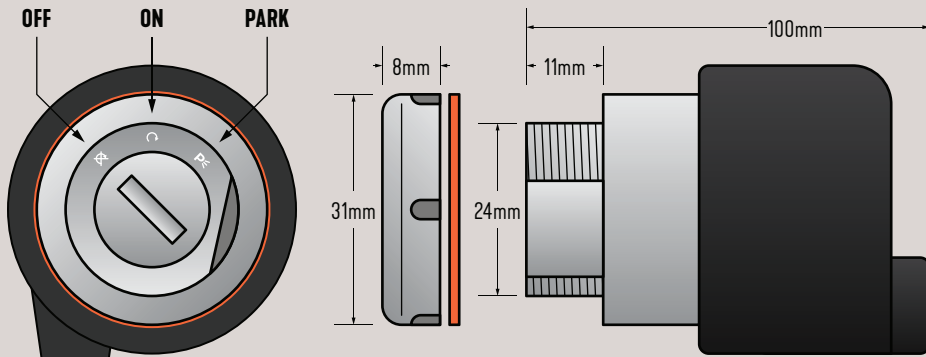

## Standard Plug in Key Switch

40amp capable  
Anti hot-wiring  
3-position (OFF, ON, PARK)  
2 keys

1.5m wire harness  
Corrosion resistant plastic construction  
Direct plugin to TC3/X3 control hubs  
1 year replacement warranty

KEY SWITCH POSITIONS			
	OFF	ON	PARK
BLACK			
ORANGE			
PINK			
RED			

KEY REMOVABLE  
IN PARK POSITION

DO NOT extend / lengthen  
ground wire (BLACK)  
keep short as possible