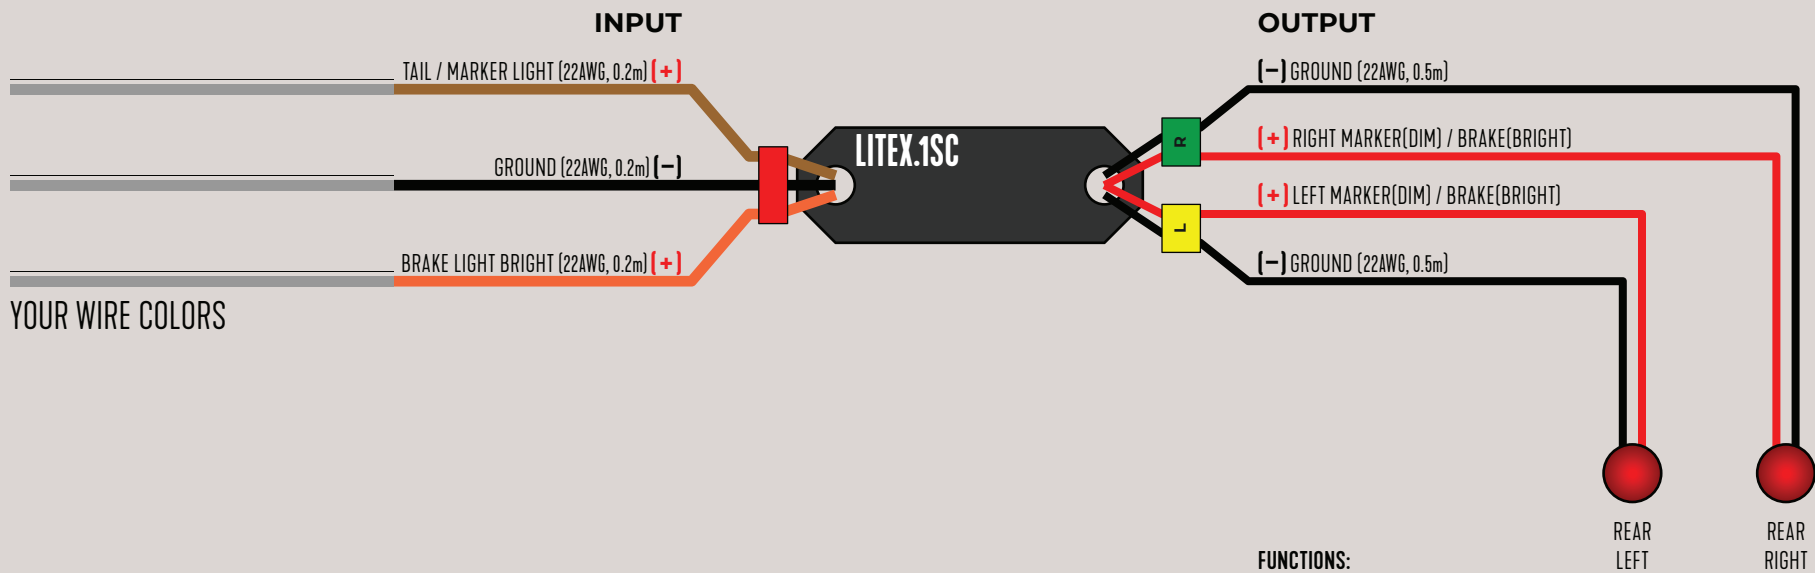

# LITEX.1SC

Switchback Module for  
Single Element Rear Lights

YOUR WIRE COLORS

**FUNCTIONS:**

**LIGHTS ON**  
= MARKER(DIM) ON

**LIGHTS ON + BRAKE ON**  
= BRAKE(BRIGHT) ON