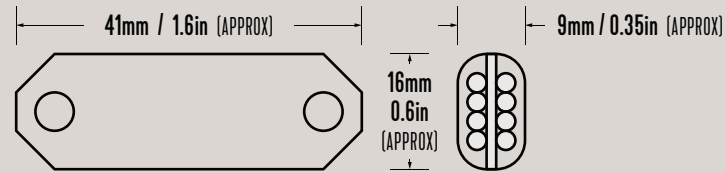

# LITEX.1SC

Switchback Module for  
Single Element Rear Lights

YOUR WIRE COLORS

**FUNCTIONS:**

**LIGHTS ON**  
= MARKER(DIM) ON

**LIGHTS ON + BRAKE ON**  
= BRAKE(BRIGHT) ON