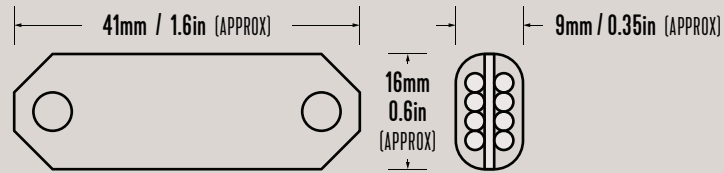

LITEX.3SC

Switchback Module for Dual Element Front Lights

YOUR WIRE COLORS

FUNCTIONS:

FRONT LIGHTS ON
= MARKER(DIM) ON

FRONT LIGHTS ON + TURN SIGNAL ON
= MARKER OFF, TURN (BRIGHT) ON, -REPEAT