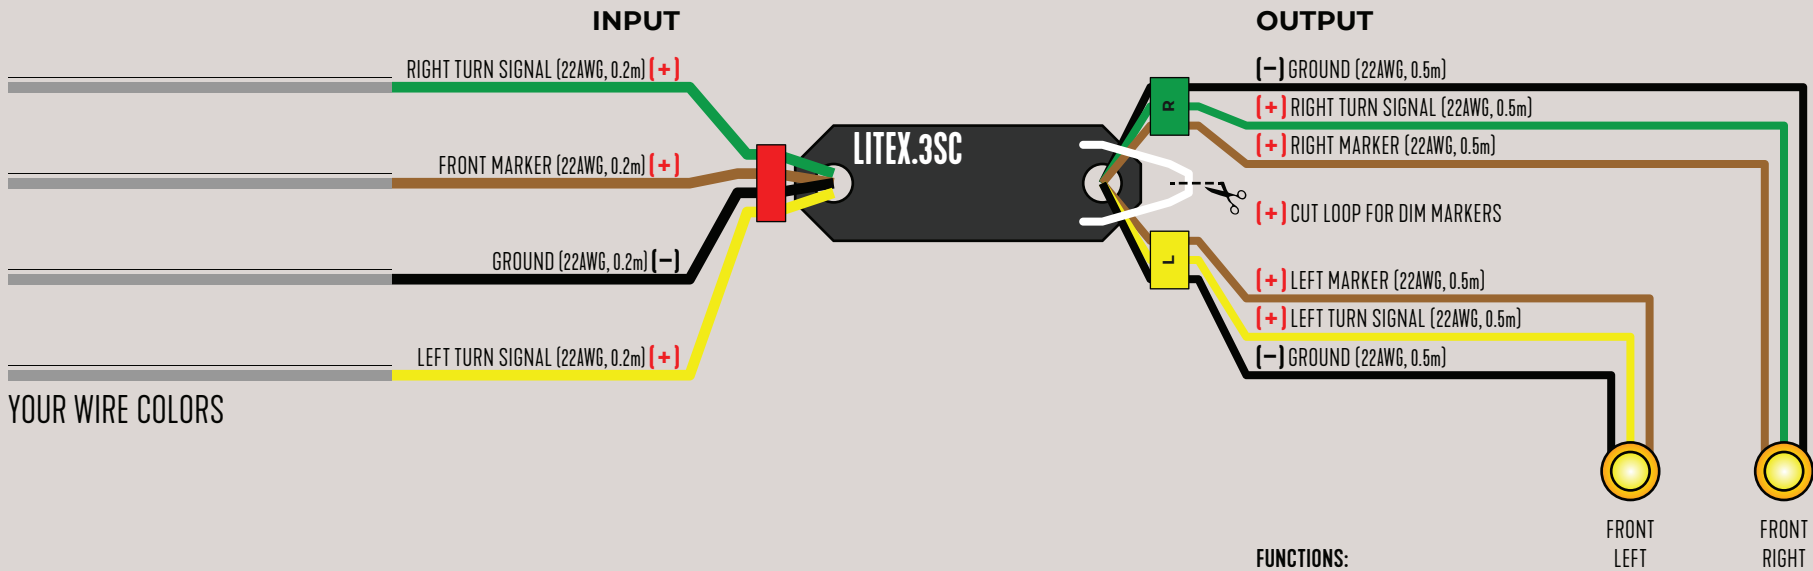

LITEX.3SC

Switchback Module for Dual Element Front Lights

YOUR WIRE COLORS

FUNCTIONS:

FRONT LIGHTS ON
= MARKER(DIM) ON

FRONT LIGHTS ON + TURN SIGNAL ON
= MARKER OFF, TURN (BRIGHT) ON, -REPEAT