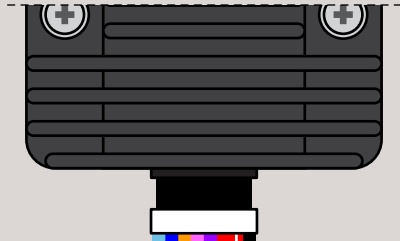

# DRR-F Field Coil Type Digital Rectifier & Regulator