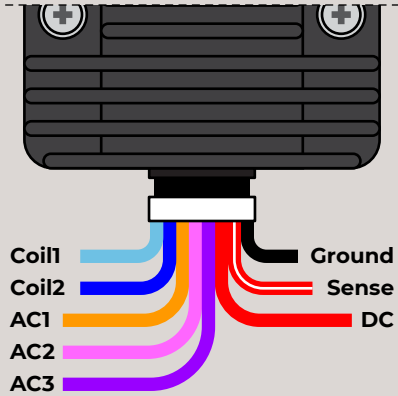

# DRR-F Field Coil Type Digital Rectifier & Regulator

## MY WIRE COLORS

- Coil1 \_\_\_\_\_
- Coil2 \_\_\_\_\_
- AC1 \_\_\_\_\_
- AC2 \_\_\_\_\_
- AC3 \_\_\_\_\_

For assistance with **MY WIRE COLORS**  
[techservice@nwtcycletronic.com](mailto:techservice@nwtcycletronic.com)