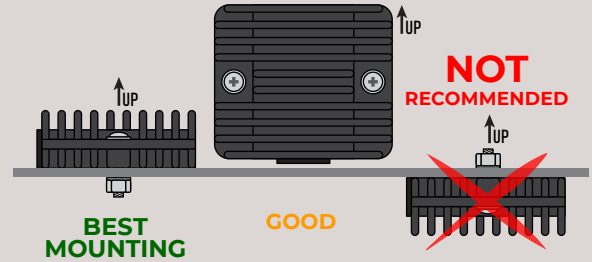

# DRR-F Field Coil Type Digital Rectifier & Regulator