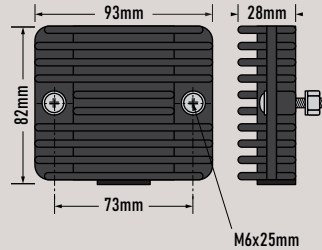

# DRR-F Field Coil Type Digital Rectifier & Regulator