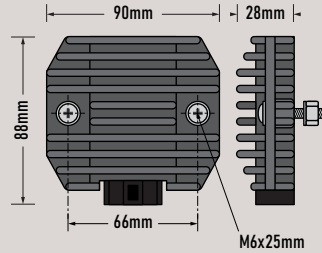

DRR-S Multi Phase Digital Rectifier & Regulator

MYWIRE COLORS

- AC1 _____
- AC2 _____
- AC3 _____

For assistance with **MYWIRE COLORS**
techservice@nwtcycletronic.com