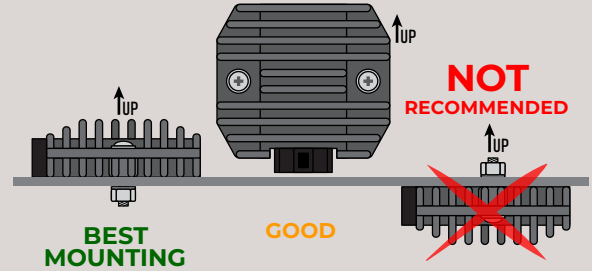

DRR-S Multi Phase Digital Rectifier & Regulator

MYWIRE COLORS

- AC1 _____
- AC2 _____
- AC3 _____

For assistance with **MYWIRE COLORS**
techservice@nwtcycletronic.com