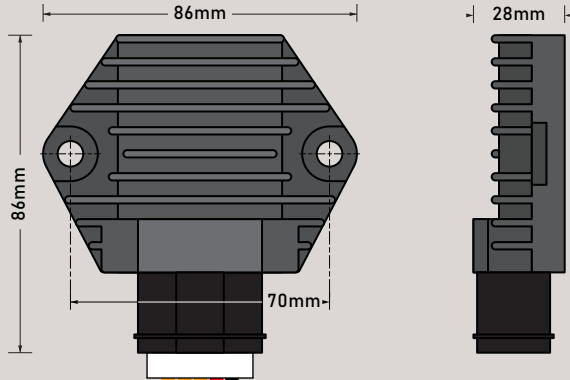

DRR Digital Rectifier & Regulator

MYWIRE COLORS

- AC1 _____
- AC2 _____
- AC3 _____

For assistance with **MYWIRE COLORS**
techservice@nwtcycletronic.com