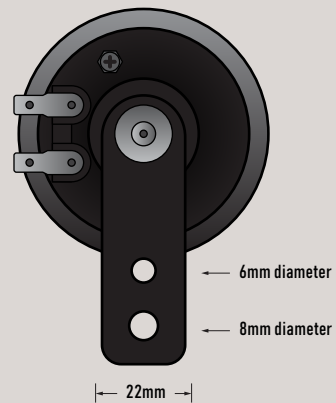

H-105dB Horn

H-105dB

X21 CONTROL HUB

← 6mm diameter

← 8mm diameter

← 22mm →

NEED ASSISTANCE?

Email make, model, year of bike to
techservice@nwtcycletronic.com