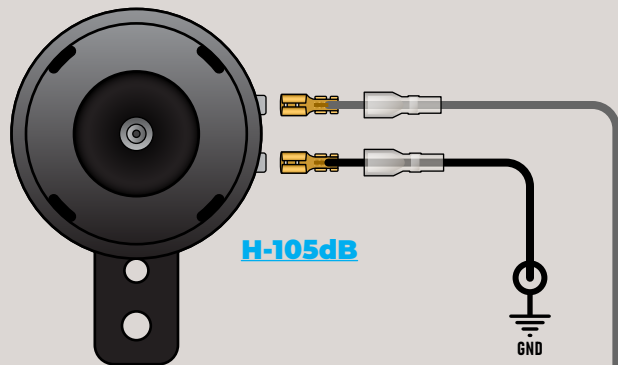

H-105dB Horn

H-105dB

X21 CONTROL HUB

← 6mm diameter

← 8mm diameter

← 22mm →

NEED ASSISTANCE?

Email make, model, year of bike to
techservice@nwtcycletronic.com