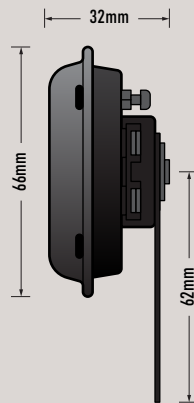

H-105dB Horn

H-105dB

X21 CONTROL HUB

← 6mm diameter

← 8mm diameter

← 22mm →

NEED ASSISTANCE?

Email make, model, year of bike to
techservice@nwtcycletronic.com