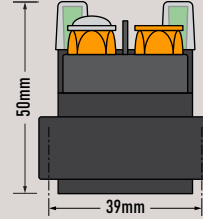

SOL-R Protected Starter Solenoid Relay

MYWIRE COLORS

TRIGGER(+) _____

TRIGGER(-) _____

DC _____

C _____

For assistance with **MYWIRE COLORS**
techservice@nwtcycletronic.com