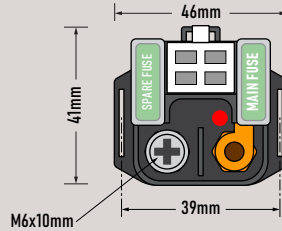

SOL-R Protected Starter Solenoid Relay

MYWIRE COLORS

TRIGGER(+) _____

TRIGGER(-) _____

DC _____

C _____

For assistance with **MYWIRE COLORS**
techservice@nwtcycletronic.com