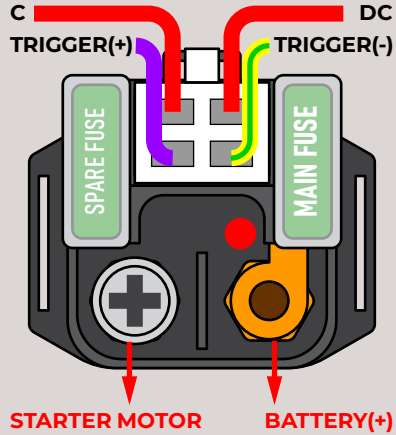

SOL-R Protected Starter Solenoid Relay

MYWIRE COLORS

TRIGGER(+) _____

TRIGGER(-) _____

DC _____

C _____

For assistance with **MYWIRE COLORS**
techservice@nwtcycletronic.com