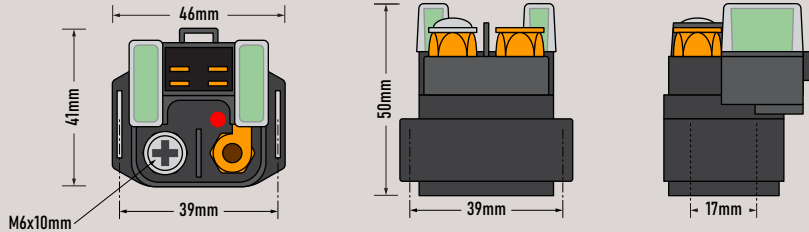

SOL-R Protected Starter Solenoid Relay

MY WIRE COLORS

TRIGGER(+) _____

TRIGGER(-) _____

DC _____

C _____

For assistance with **MY WIRE COLORS**
techservice@nwtcycletronic.com