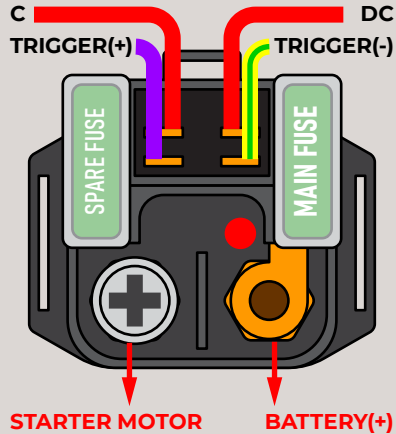

SOL-R Protected Starter Solenoid Relay

MY WIRE COLORS

TRIGGER(+) _____

TRIGGER(-) _____

DC _____

C _____

For assistance with **MY WIRE COLORS**
techservice@nwtcycletronic.com