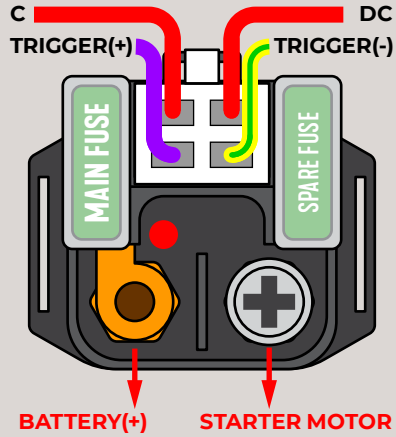

SOL Protected Starter Solenoid Relay

MYWIRE COLORS

TRIGGER(+) _____

TRIGGER(-) _____

DC _____

C _____

For assistance with **MYWIRE COLORS**
techservice@nwtcycletronic.com

X21 CONTROL HUB

OR, if not using X21
 Starter button (+)
 Clutch/Neutral/Ground (-)