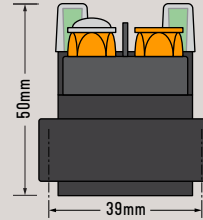

SOL Protected Starter Solenoid Relay