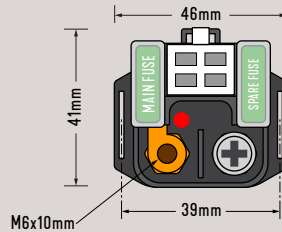

SOL Protected Starter Solenoid Relay

MYWIRE COLORS

TRIGGER(+) _____

TRIGGER(-) _____

DC _____

C _____

For assistance with **MYWIRE COLORS**
techservice@nwtcycletronic.com

X21 CONTROL HUB

OR, if not using X21
 Starter button (+)
 Clutch/Neutral/Ground (-)